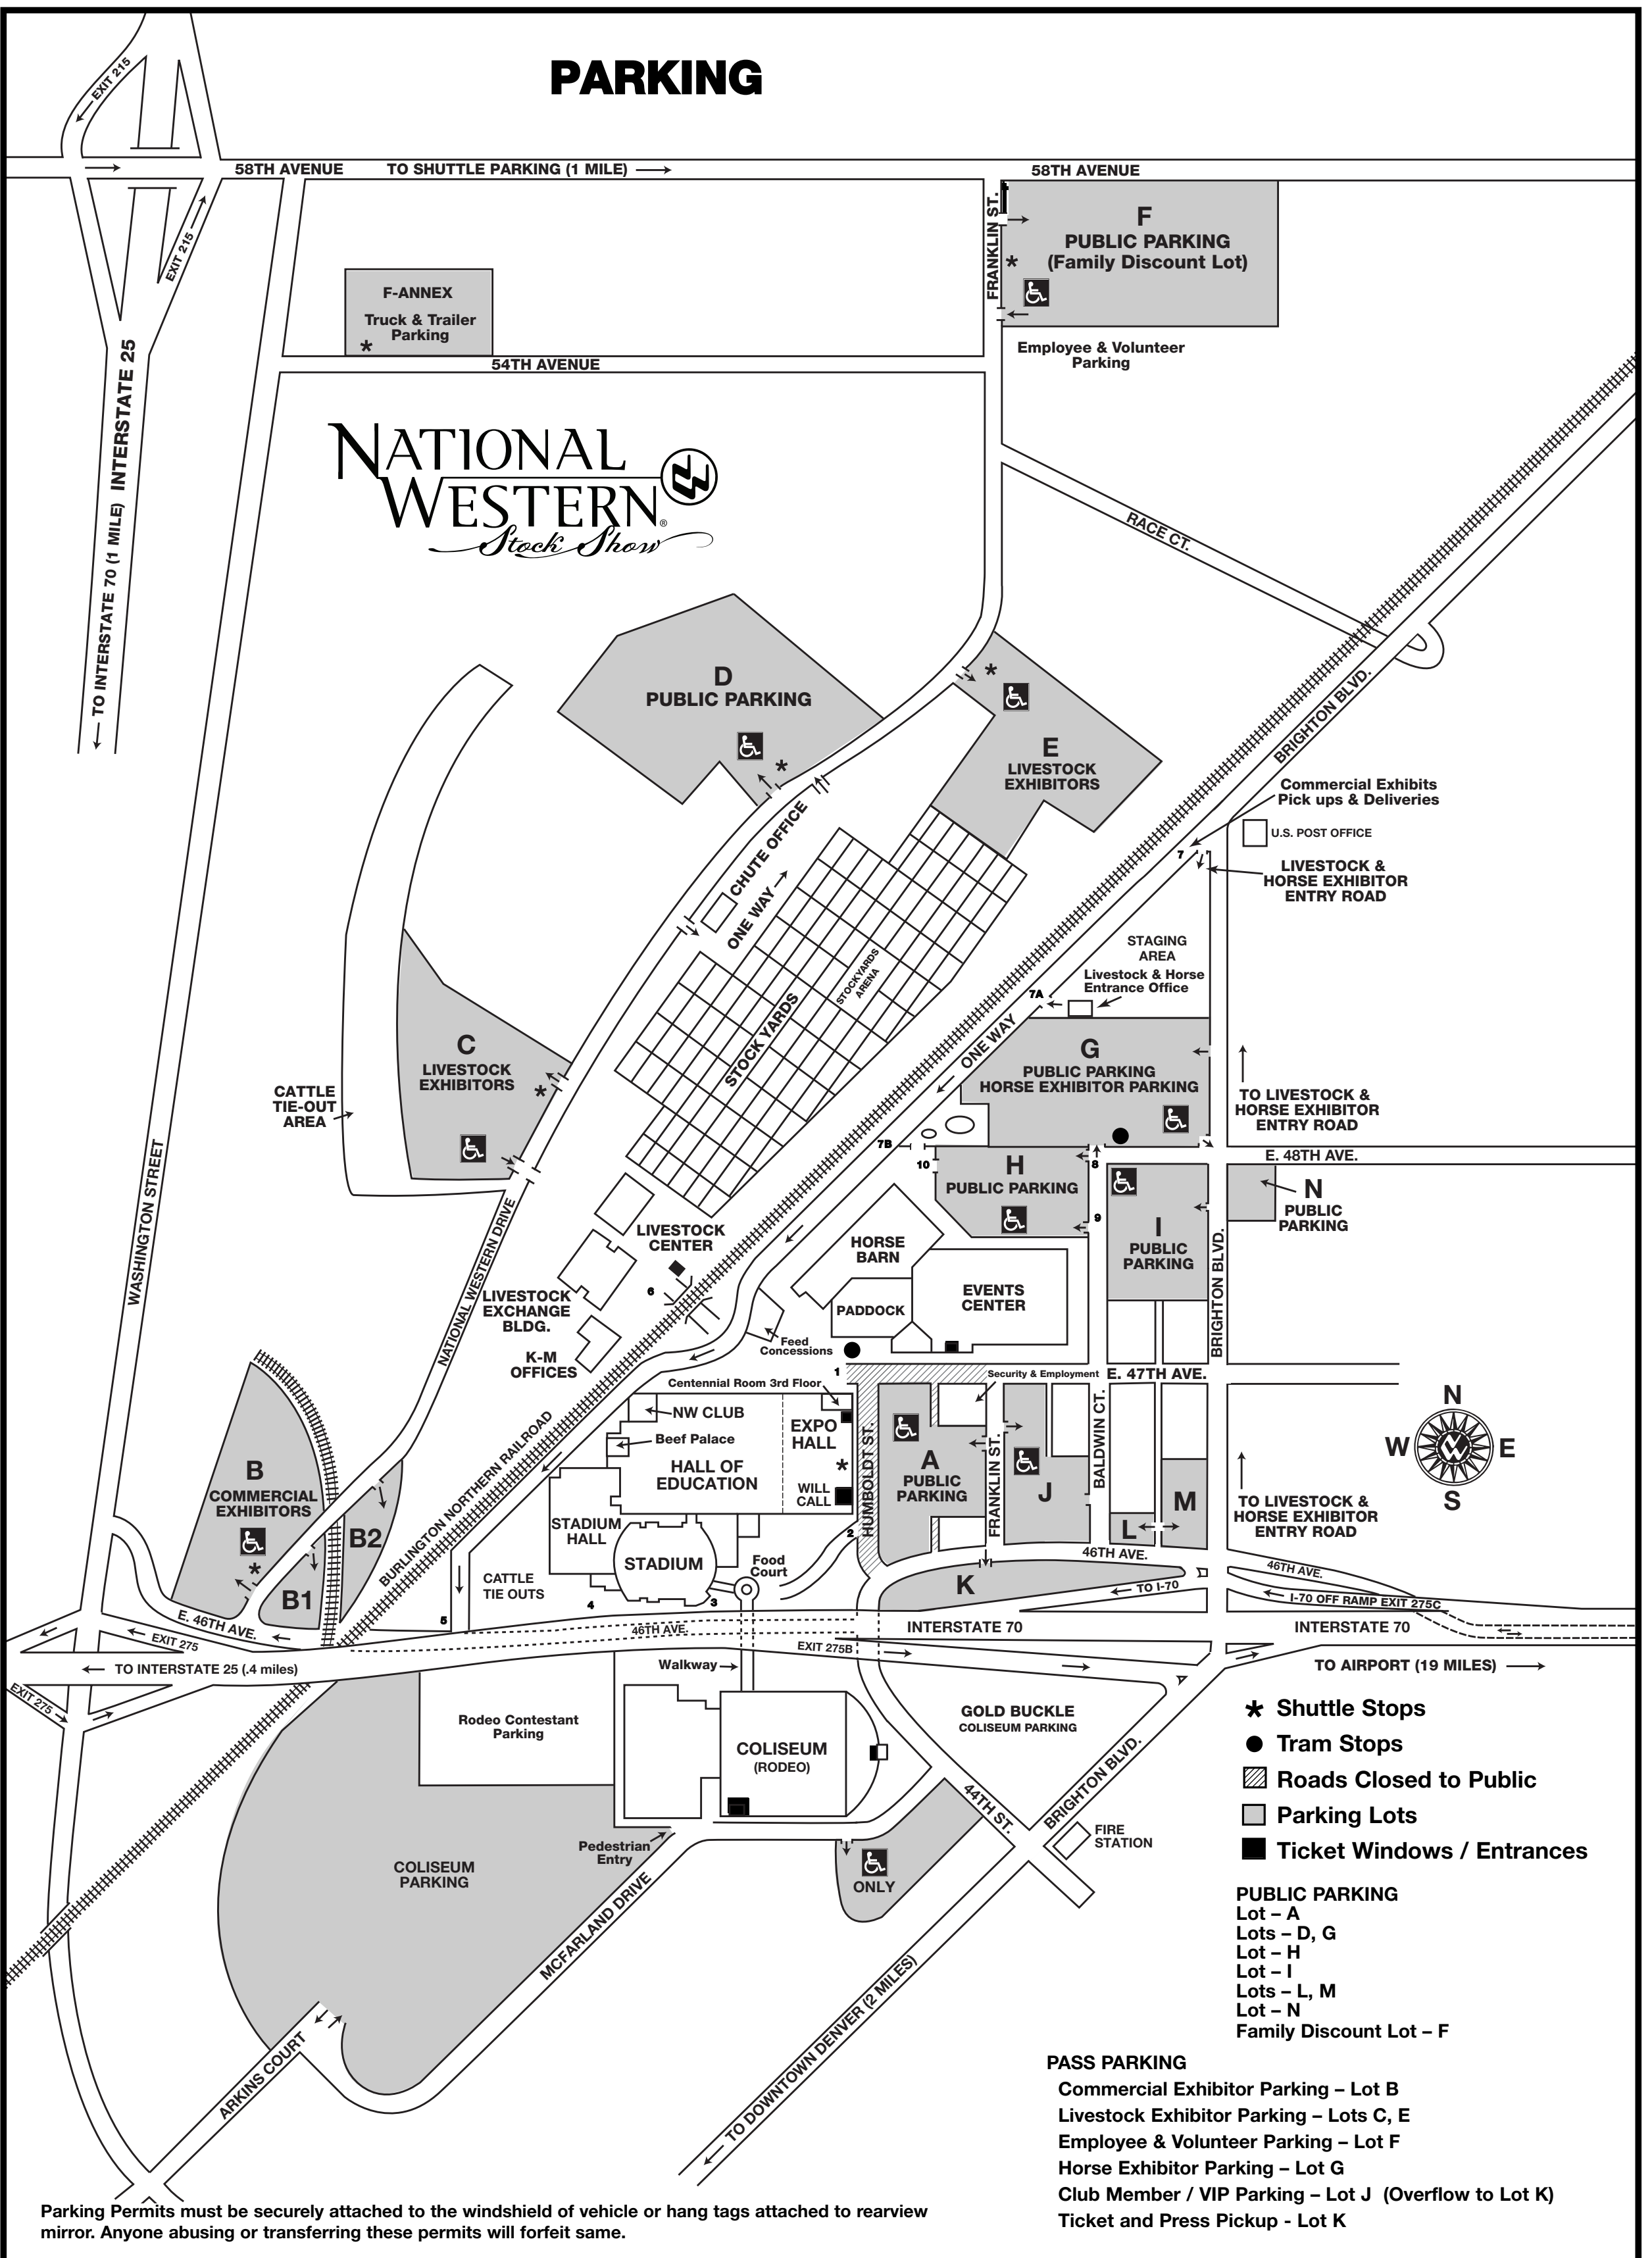

PARKING

NATIONAL WESTERN
Stock Show

- ★ Shuttle Stops
- Tram Stops
- ▨ Roads Closed to Public
- Parking Lots
- Ticket Windows / Entrances

PUBLIC PARKING
 Lot - A
 Lots - D, G
 Lot - H
 Lot - I
 Lots - L, M
 Lot - N
 Family Discount Lot - F

PASS PARKING
 Commercial Exhibitor Parking - Lot B
 Livestock Exhibitor Parking - Lots C, E
 Employee & Volunteer Parking - Lot F
 Horse Exhibitor Parking - Lot G
 Club Member / VIP Parking - Lot J (Overflow to Lot K)
 Ticket and Press Pickup - Lot K

Parking Permits must be securely attached to the windshield of vehicle or hang tags attached to rearview mirror. Anyone abusing or transferring these permits will forfeit same.