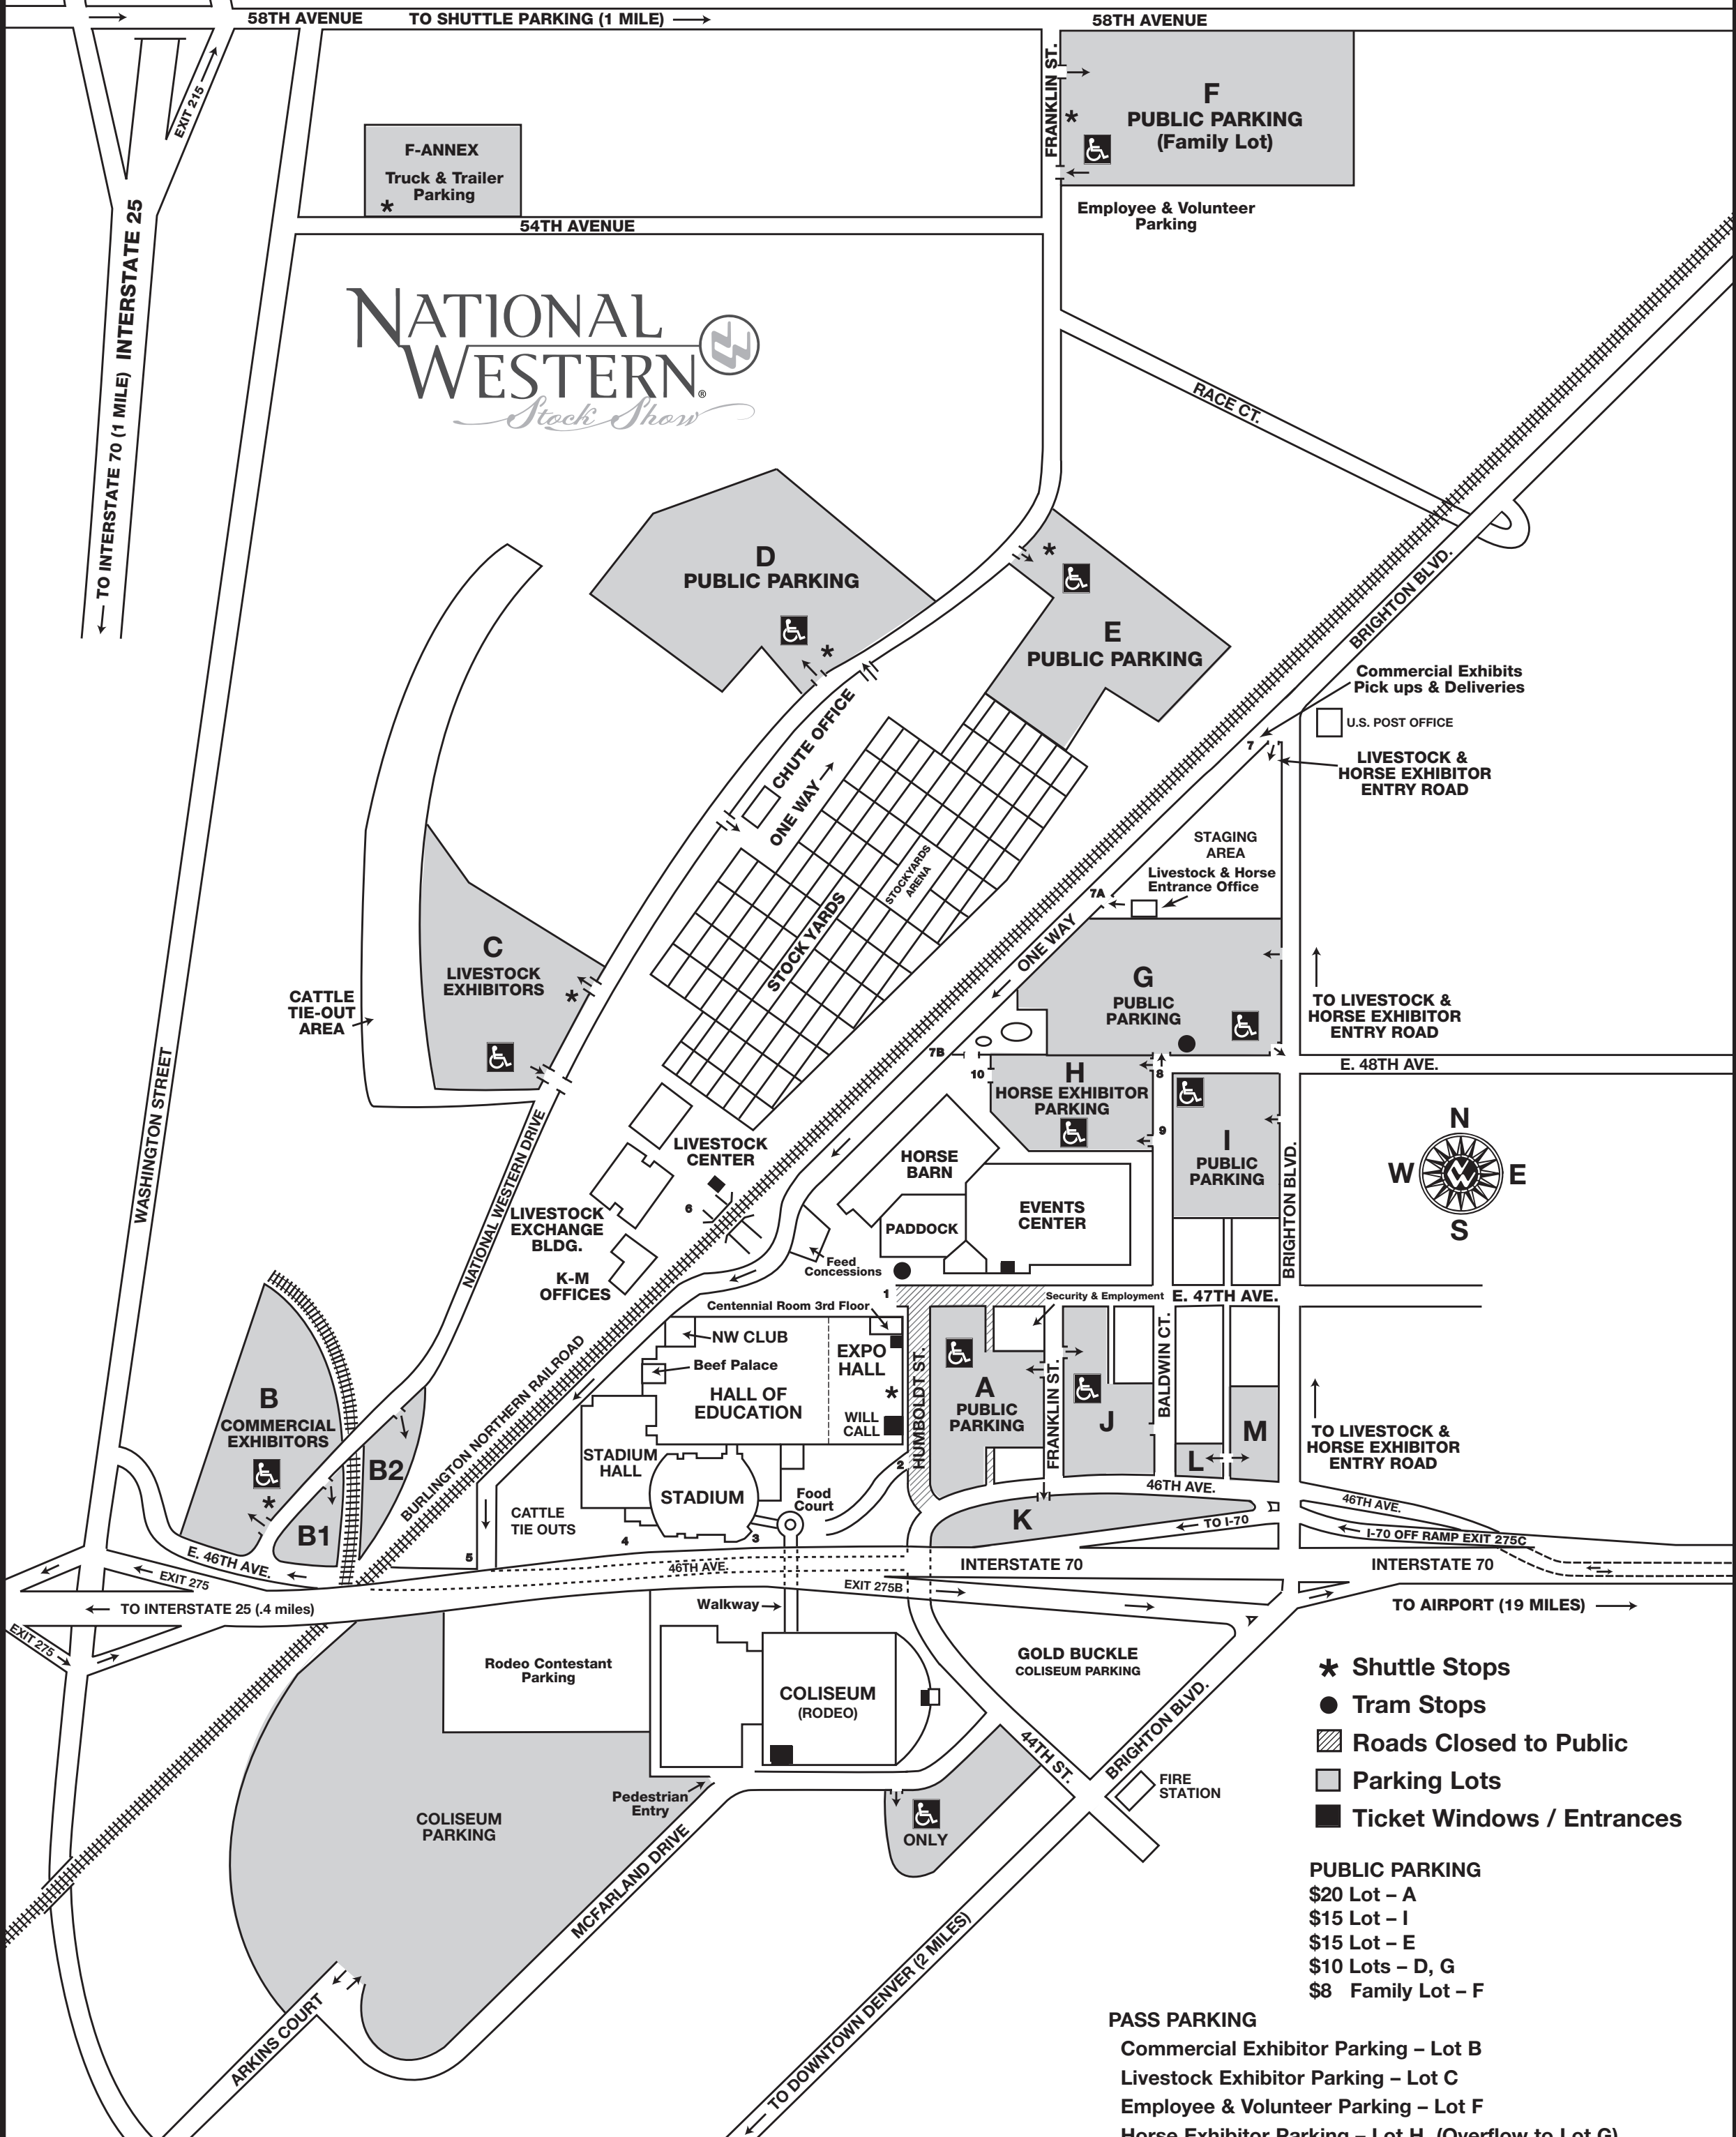

PARKING FOR 2010

- ★ Shuttle Stops
- Tram Stops
- ▨ Roads Closed to Public
- Parking Lots
- Ticket Windows / Entrances

PUBLIC PARKING
 \$20 Lot - A
 \$15 Lot - I
 \$15 Lot - E
 \$10 Lots - D, G
 \$8 Family Lot - F

PASS PARKING
 Commercial Exhibitor Parking - Lot B
 Livestock Exhibitor Parking - Lot C
 Employee & Volunteer Parking - Lot F
 Horse Exhibitor Parking - Lot H (Overflow to Lot G)
 Club Member / VIP Parking - Lot J (Overflow to Lot K)
 Ticket and Press Pickup - Lot K

Parking Permits must be securely attached to the windshield of vehicle or hang tags attached to rearview mirror. Anyone abusing or transferring these permits will forfeit same.